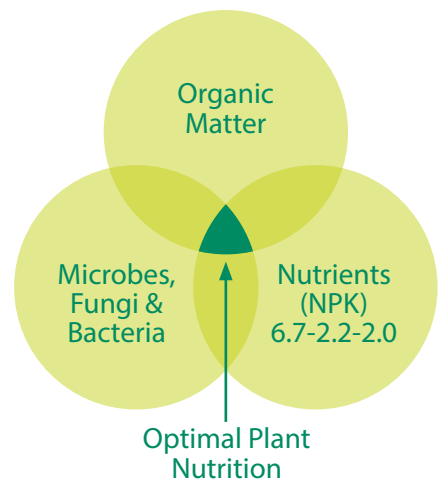

95% less CO₂ created during manufacture compared to synthetic fertiliser.

1 tonne of Woodland Grow = 3 tonnes of CO₂ saved.

For more information or to request a sample pack, please contact your Green-tech Technical Sales Advisor on 01423 332 100 or email sales@green-tech.co.uk

Green-tech's Commitment to Sustainable Solutions

This latest addition to Green-tech's extensive product range is supporting our efforts to provide more sustainable solutions for our customer base. Over the last five years, sourcing products with environmental credentials has been the paramount focus for Green-tech, ensuring we offer our customer base the most up-date developments in the market place.

01423 332100
sales@green-tech.co.uk
www.green-tech.co.uk